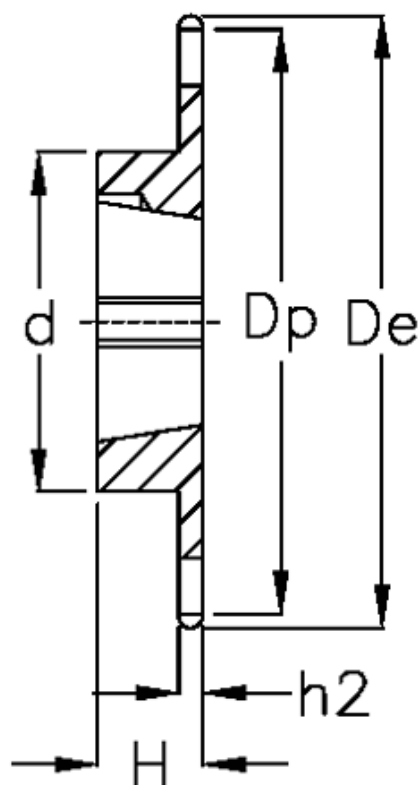

Article number: 616031006015

Description: Taperbored sprocket 10 B-1 Z=15 simplex
for bushing 1210

Measures

C = 1.6

d = 60

De = 83

Dp = 76.36

For bush = 1210

For chain size = 5/8" x 3/8"

For chain type = 10 B-1

H = 25

h1 = 9.1

Material = Stål

Number of teeth = 15